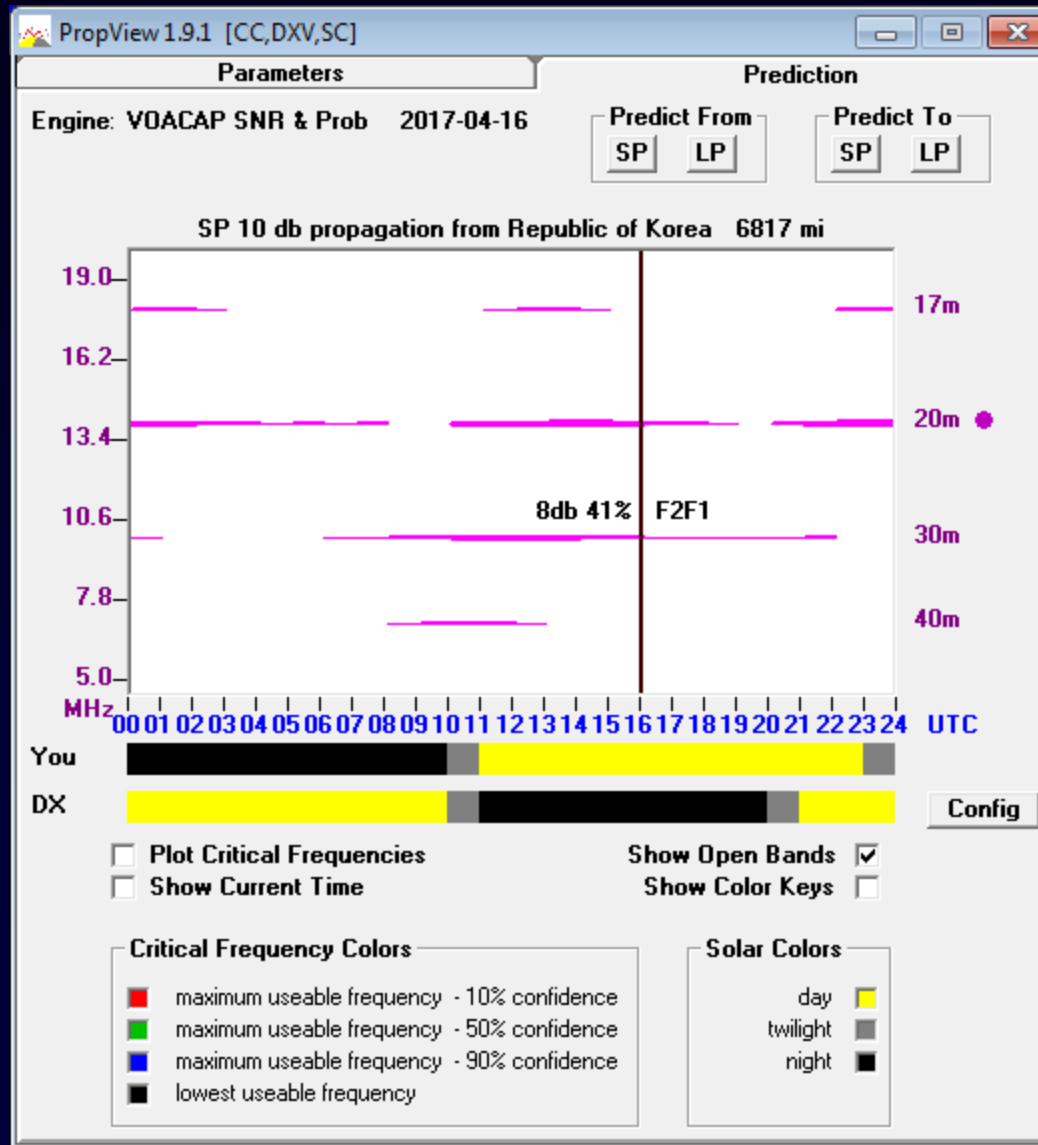

Controleer de propagatie naar HL op 30m