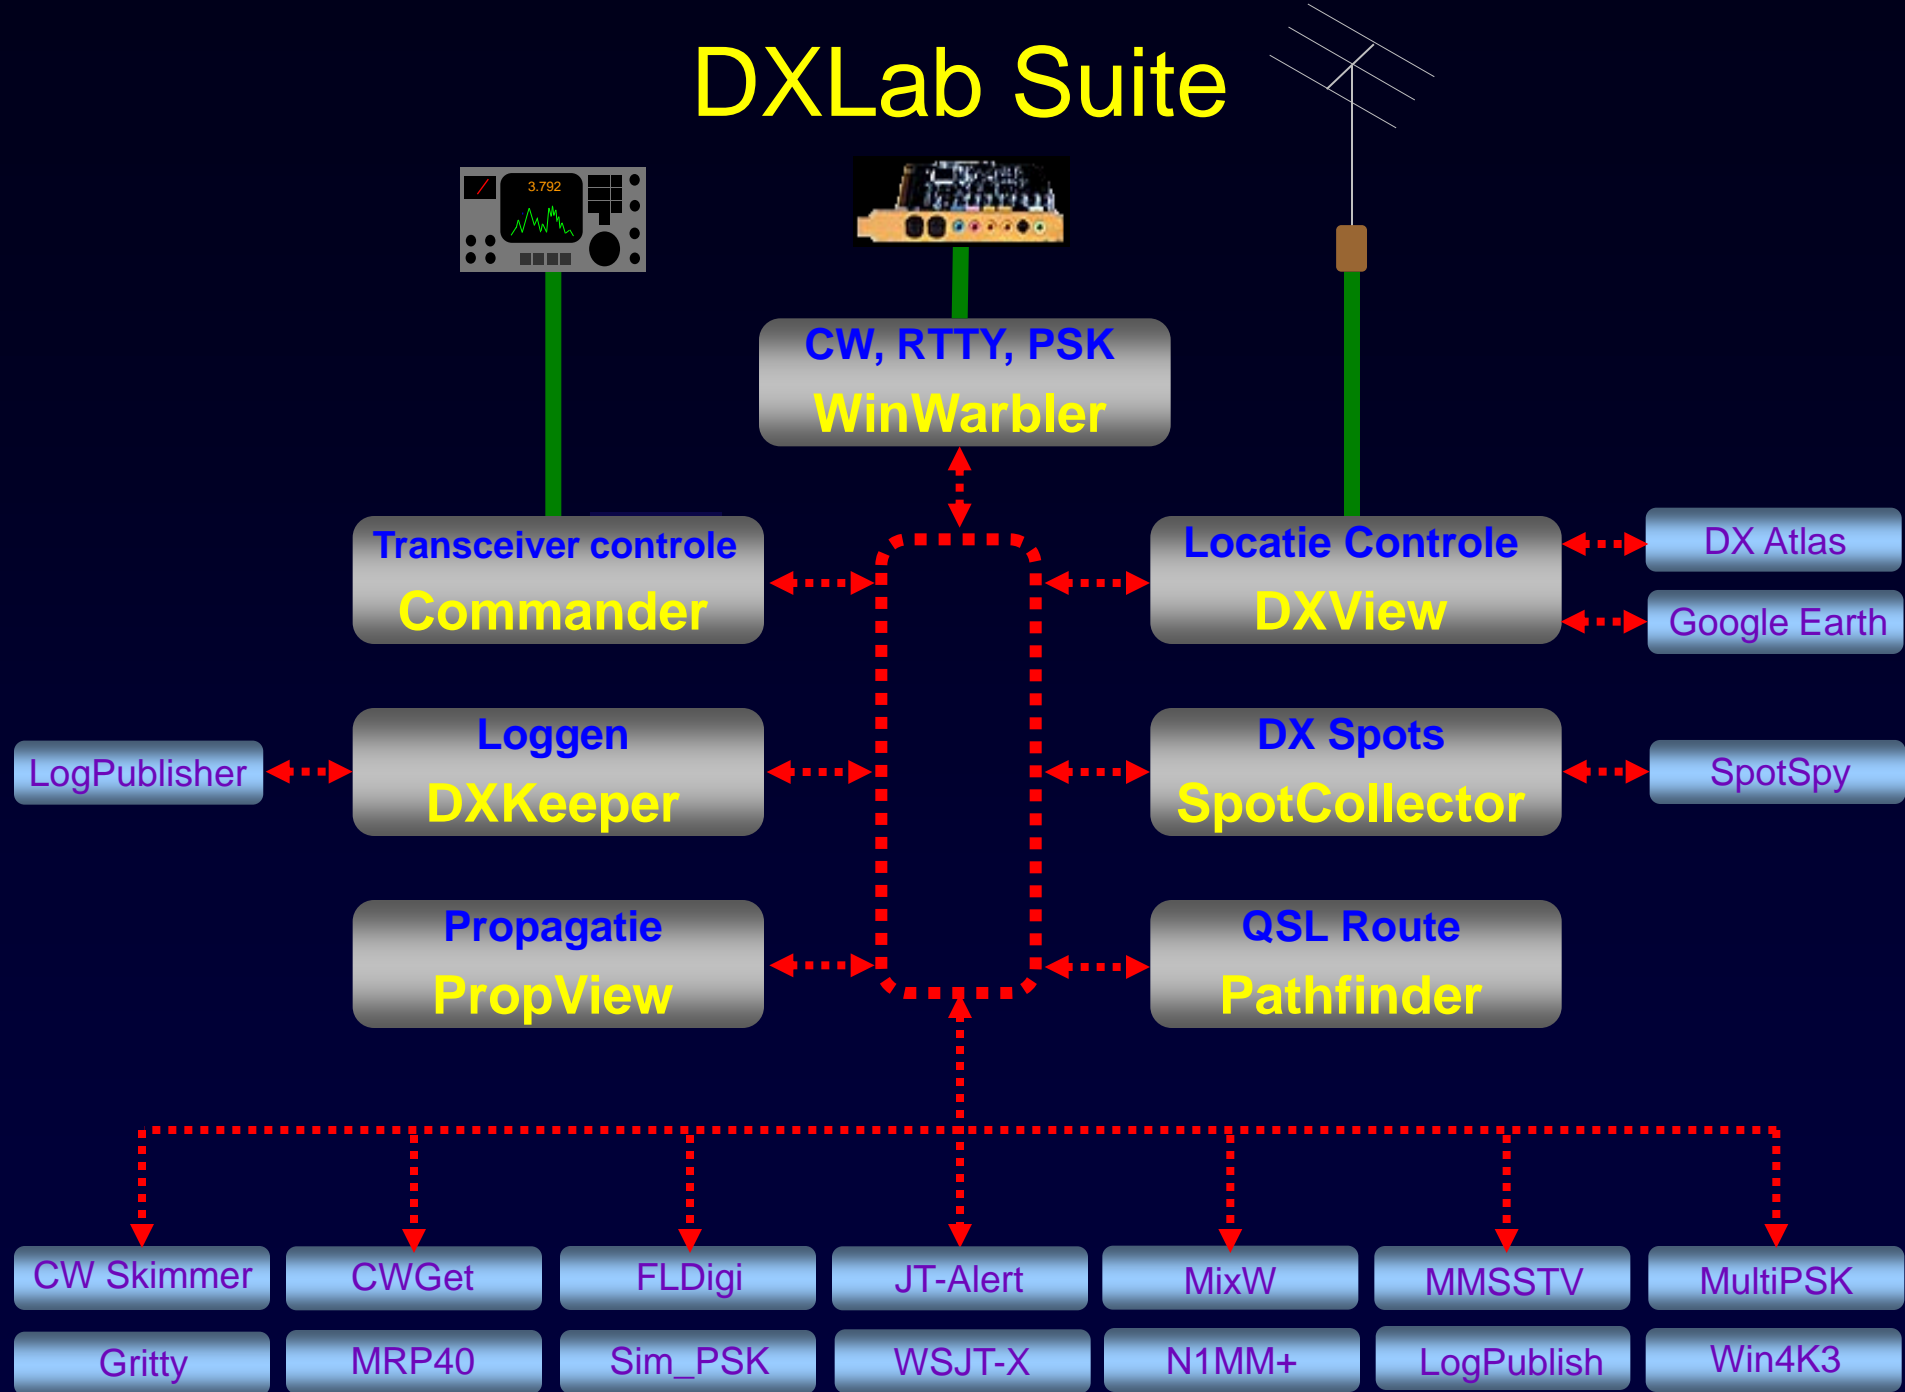

Transceiver controle
Commander

Locatie controle
DXView

Loggen
DXKeeper

DX Spots
SpotCollector

Propagatie
PropView

QSL Routee
Pathfinder

CW Skimmer

CWGet

WSJT-X

N1MM+

MMVARI

Win4K3

DXLab Suite

Een Suite van DXing applicaties

DXKeeper 8.9.4 [CC,DXV,SC,WW] - AA6YQ.mdb : 18487 QSOs

Log QSOs | QSL | Check Progress | my QTHs | Import QSOs | Export QSOs