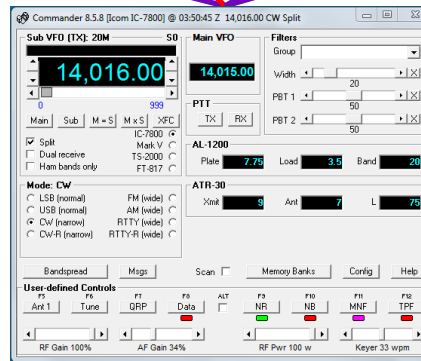

Commander: Meerdere radio ondersteuning

Selecteer een van de vier primaire radio's

- Op de knop klikken
- Automatisch als functie van frequentie