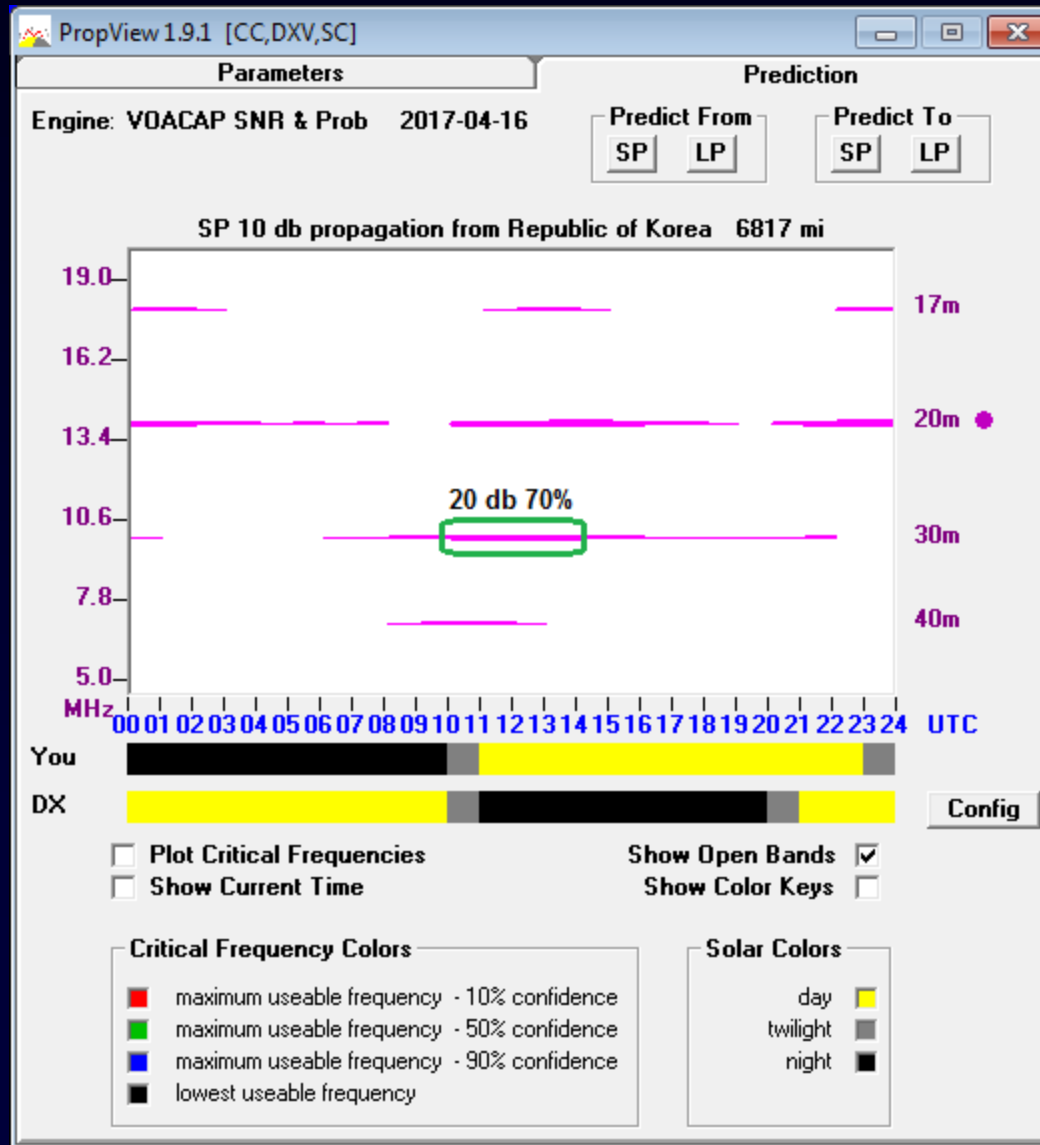

Controleer de propagatie naar HL op 30m